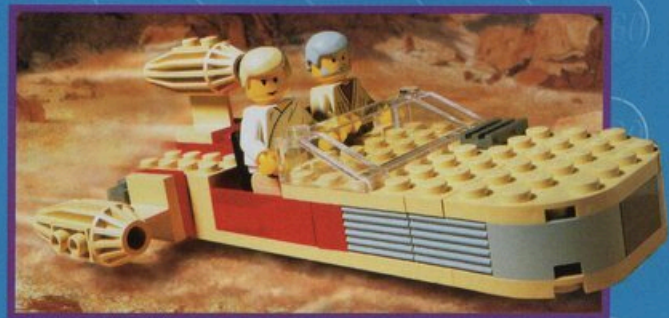

Q. #7111 Droid Fighter
Ages 6+. 62 pieces. \$5.99 **CLUB**

NEW!

R. #6026 King Leo
Ages 6-12. 19 pieces. \$4.99 **CLUB**

NOT
AVAILABLE
IN ANY STORE

S. #6425 TV Chopper
Ages 5-12. 36 pieces. \$3.99

T. #7110 Landspeeder™ Ages 6+. 47 pieces. \$5.99 **CLUB**